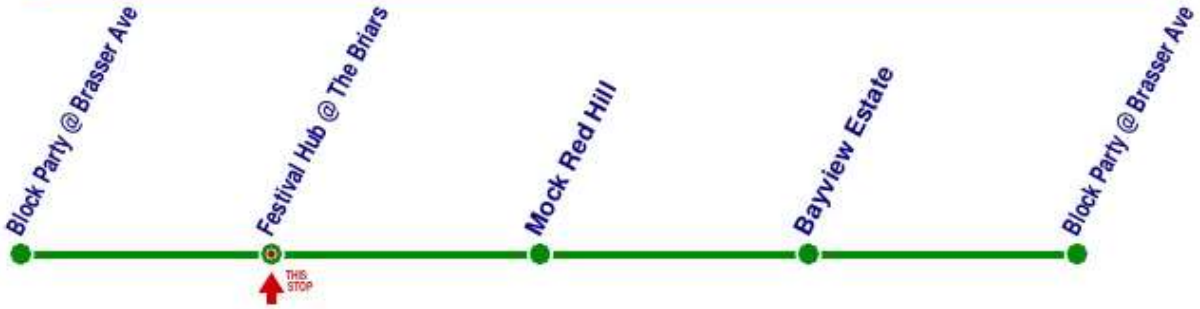

ROUTE

Place: Festival Hub @ The Briars

Block Party @ Brassier Ave → Festival Hub @ The Briars → Mock Red Hill → Bayview Estate → Block Party @ Brassier Ave

Hours of service at this stop

Effective date: 18112023

Saturday	
HOURS	MINUTES
10 h	45 55
11 h	00 00 10 15 25 25 30 40 50 50
12 h	05 05 10 20 20 25 25 35 40 45 50 50
13 h	00 05 15 15 20 30 40 40 55 55
14 h	00 10 10 15 15 25 30 35 40 40 50 55
15 h	05 05 10 20 30 30 45 45 50
16 h	00 00 05 05 15 20 25 30 30 40 45 55 55
17 h	00 10