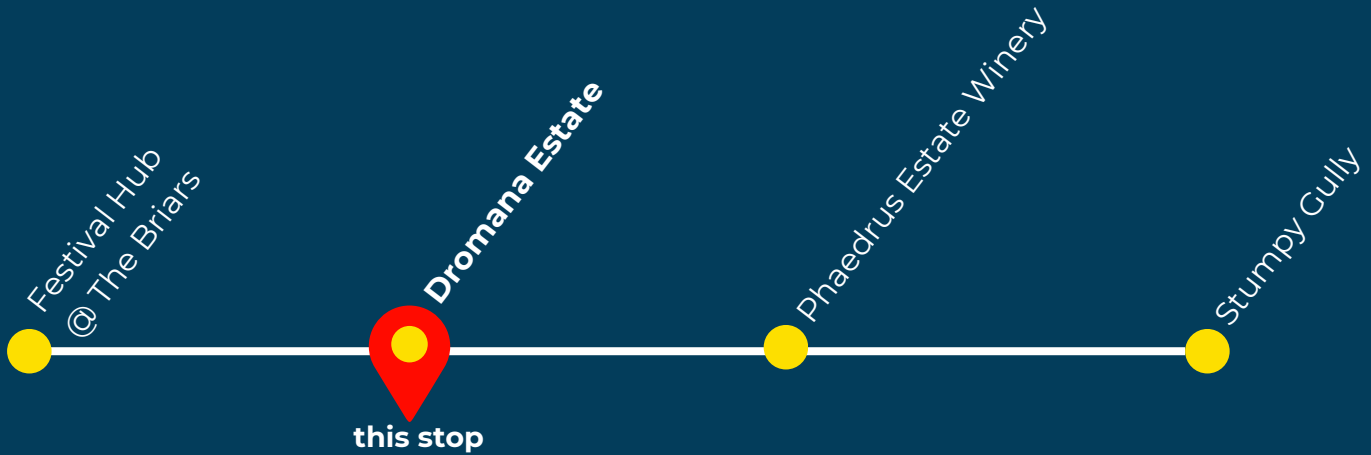

# Dromana Estate

**NORTH**

Hours of service at this stop

**Saturday**

Hours	Minutes	
11 h	25 30 35 40 45 45 50 55	
12 h	00 05 05 10 15 25 25 30 30 30 40 45 45 45 50 55	
13 h	00 00 05 10 10 15 20 25 30 30 35 40 50 50 55 55 55	
14 h	05 10 10 10 15 20 25 25 30 35 35 40 45 50 55 55	
15 h	00 05 15 15 20 20 20 30 35 35 35 40 45 50 50 55	
16 h	00 00 05 10 15 20 20 25 30 40 45 45 55	
17 h	00 00 00 00	<b>to Briars</b>
17 h	30	<b>to Seaford</b>
17 h	30	<b>to Mornington</b>
17 h	30	<b>to Rosebud</b>

Fluctuating passenger demands and traffic conditions may effect this timetable. Timetable is subject to alteration without notice.

Download 'Ventura Tracker' our live tracking app