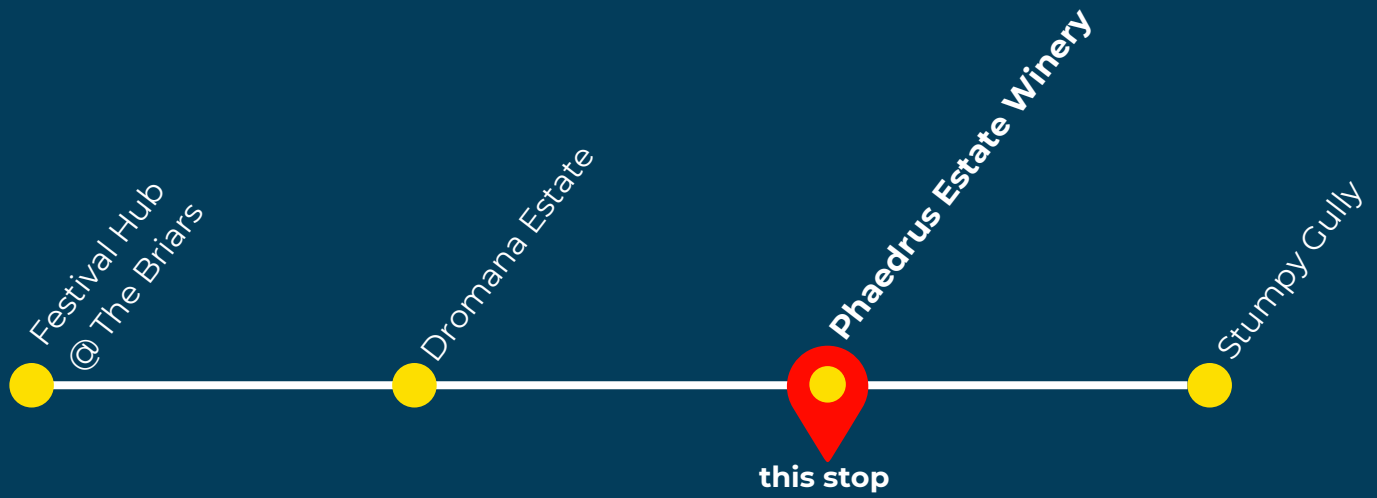

Phaedrus Estate Winery

NORTH

Hours of service at this stop

Saturday

Hours	Minutes	
11 h	25 35 40 40 45 50 55 55	
12 h	00 05 05 10 15 20 25 25 30 35 45 45 50 50 50	
13 h	00 05 05 05 10 15 20 20 25 30 30 35 40 45 50 50 55	
14 h	00 10 10 15 15 15 25 30 30 30 35 40 45 45 50 55 55	
15 h	00 05 10 15 15 20 25 35 35 40 40 40 50 55 55 55	
16 h	00 05 10 10 15 20 25 30 40 45 50	
17 h	00 00 00	to Briars
17 h	30	to Seaford
17 h	30	to Mornington
17 h	30	to Rosebud

Fluctuating passenger demands and traffic conditions may effect this timetable. Timetable is subject to alteration without notice.

Download 'Ventura Tracker' our live tracking app