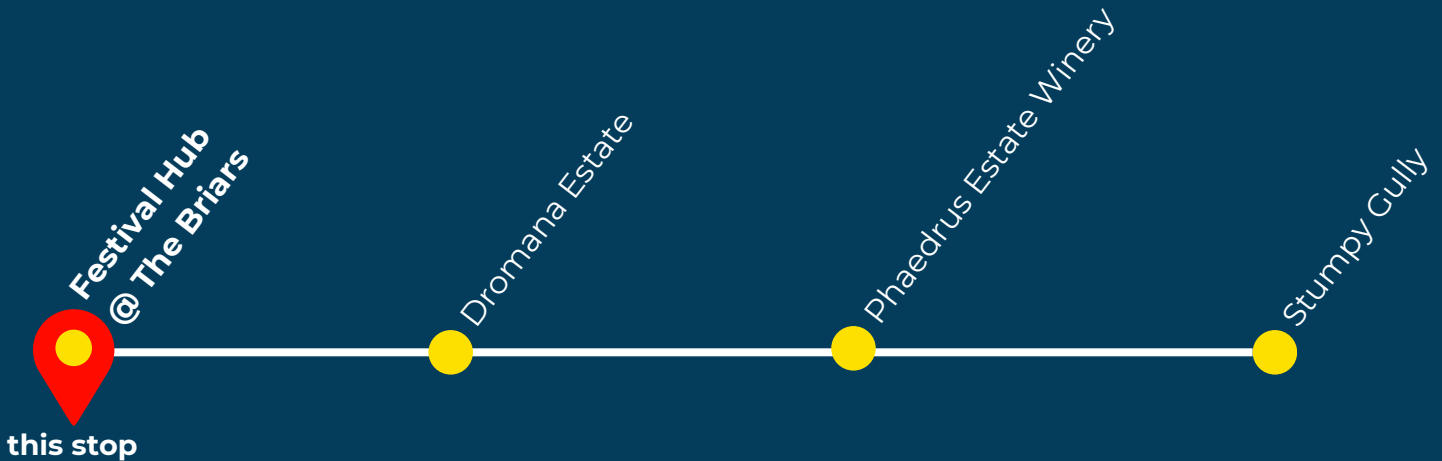

Festival Hub @ The Briars

NORTH

Hours of service at this stop

Saturday

Hours	Minutes
11 h	25 30 40 45 50
12 h	00 00 05 05 05 15 20 20 20 25 30 35 35 40 45 45 50 55
13 h	00 05 05 10 15 25 25 30 30 30 40 45 45 45 50 55
14 h	00 00 05 10 10 15 20 25 30 30 35 40 50 50 55 55 55
15 h	05 10 10 10 15 20 25 25 30 35 35 40 45 50 55 55
16 h	00 05 15 15 20 20 20 30 35 35 35 40 45 50
17 h	00 30 30 30
18 h	10 10 20 30 30 30 40 40 50 50
19 h	00 00 00 00 00 10 10 10 25 20 20 20 20

BLUE TO SEAFORD / YELLOW TO MORNINGTON / PINK TO ROSEBUD

Fluctuating passenger demands and traffic conditions may effect this timetable. Timetable is subject to alteration without notice.

Download 'Ventura Tracker' our live tracking app