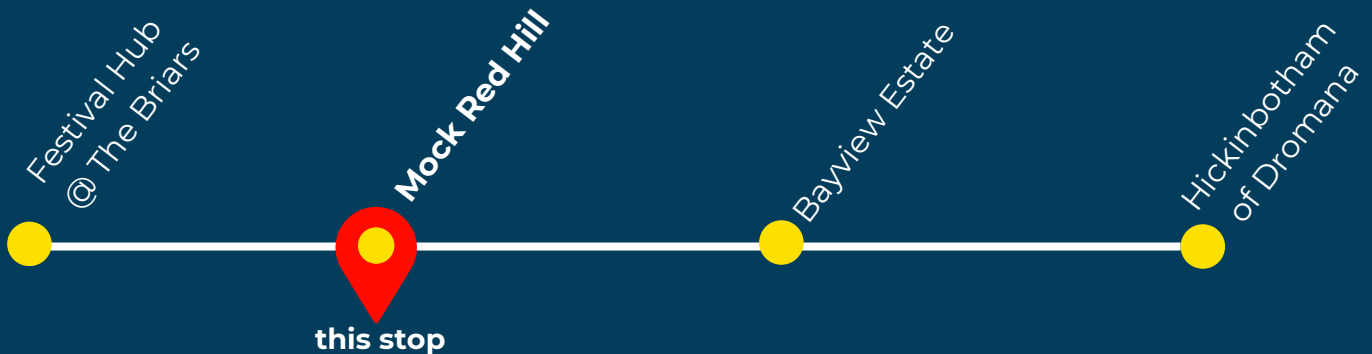

Mock Red Hill

SOUTH

Hours of service at this stop

Saturday

Hours	Minutes	
11 h	05 15 20 20 20 20 25 35 35 40 40 40 45 55 55	
12 h	00 00 15 20 20 35 35 35 45 50 50 50 50 50 55	
13 h	05 05 10 10 10 15 25 25 30 30 45 50 50	
14 h	05 05 05 15 20 20 20 20 20 25 35 35 40 40 40 45 55 55	
15 h	00 00 15 20 20 35 35 35 45 50 50 50 50 50 55	
16 h	05 05 10 10 10 15 25 25 30 50 50	
17 h	00 00 05	to Briars
17 h	30	to Seaford
17 h	30	to Mornington
17 h	30	to Rosebud

Fluctuating passenger demands and traffic conditions may effect this timetable. Timetable is subject to alteration without notice.

Download 'Ventura Tracker' our live tracking app