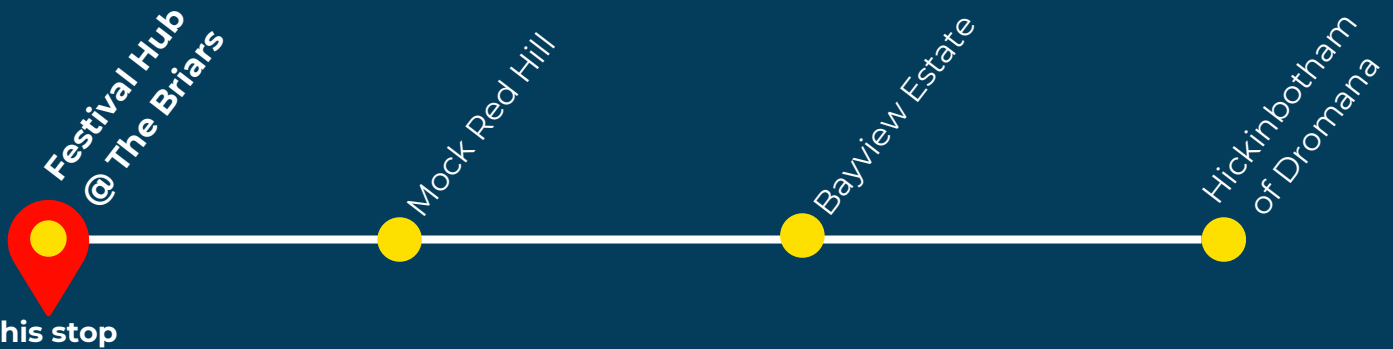

Festival Hub @ The Briars

SOUTH

Hours of service at this stop

Saturday

Hours	Minutes
10 h	55
11 h	10 15 15 20 30 30 35 35 50 55 55
12 h	10 10 10 20 25 25 25 25 25 30 40 40 45 45 45 50
13 h	00 00 05 05 20 25 25 40 40 40 50 55 55 55 55 55
14 h	00 10 10 15 15 15 20 30 30 35 35 50 55 55
15 h	10 10 10 20 25 25 25 25 25 30 40 40 45 45 45 50
16 h	00 00 05 05 20 25 25 40 40 40 50 55
17 h	30 30 30 30
18 h	10 10 20 20 30 30 40 40 50 50
19 h	00 00 00 00 00 10 10 10 20 20 20 20 20

BLUE TO SEAFORD / YELLOW TO MORNINGTON / PINK TO ROSEBUD

Fluctuating passenger demands and traffic conditions may effect this timetable. Timetable is subject to alteration without notice.

Download 'Ventura Tracker' our live tracking app